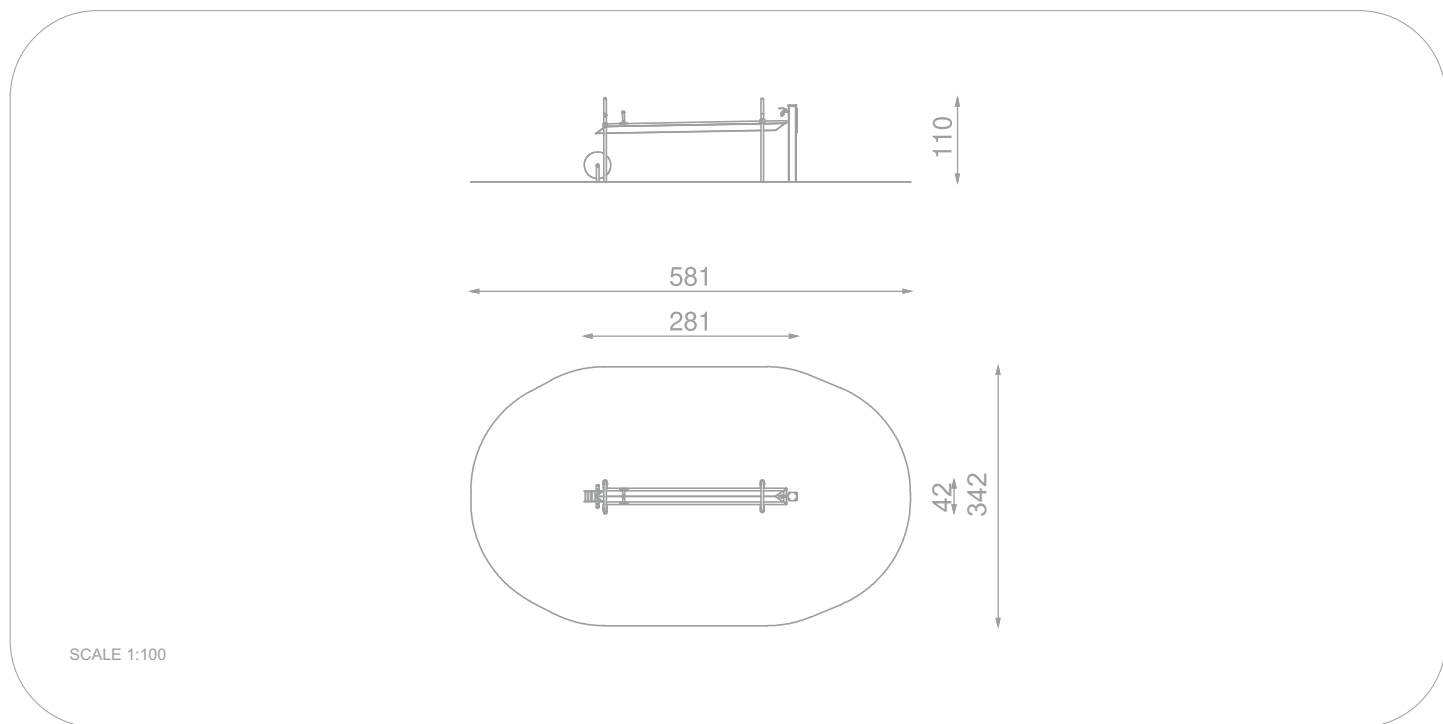

SOCJALIZING

PLAY WITH WATER

INFORMATION ABOUT THE PRODUCT

Dimensions	ca. 42 x 281 cm
Safety zone	ca. 342 x 581 cm
Overall height	ca.110 cm
Free fall height	-
Amount of users	3 persons
Product complies with EN 1176-1:2017-12	YES
Availability of spare parts	YES
Age range	3-12
The biggest element	250 cm
The heaviest element	37 kg
According to EN 1176-1:2017-12 norm, the product requires applying a safety surface according to the product's free fall height.	

Visualisation is for reference only,
actual appearance may vary.

8182

MATERIALS:

ELEMENTS
CONSTRUCTION
MADE OF STAINLESS STEEL
ASISI 304